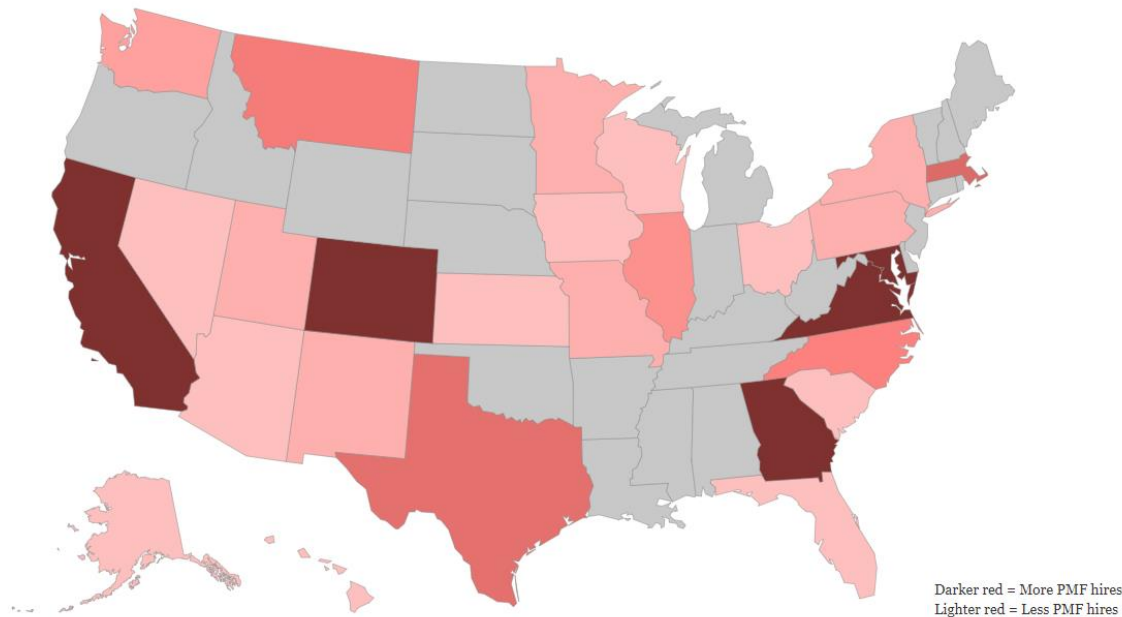

Where are PMFs Hired?

Many Finalists think they have to move to the Washington, DC, metro area to become a Presidential Management Fellow (PMF). In fact, PMFs are hired and work in locations across the United States.

Here is where PMFs were appointed, by State, between class years 2017-2019;
the darker the State, the higher the number of PMF hires.

The PMF Class of 2021 Application runs from 9/30/2020-10/14/2020, opening and closing at Noon (ET). Please check our website for the most up-to-date information at www.pmf.gov.